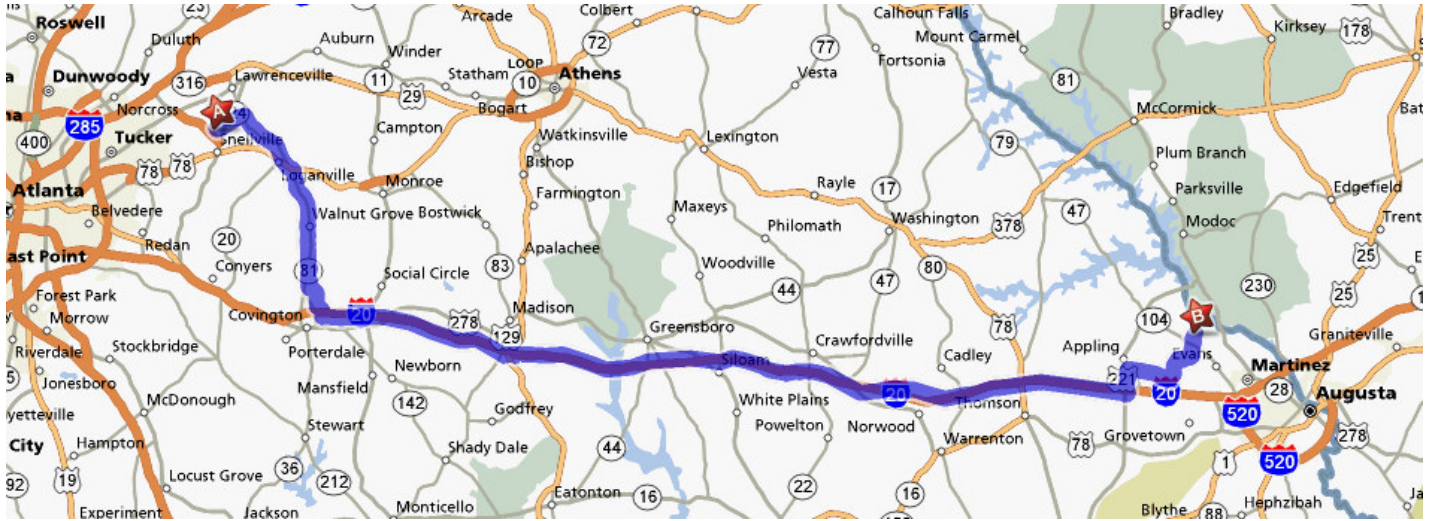

Greenbrier High School
5114 Riverwood Parkway
Evans, GA 30809

Start at 1250 Dogwood Rd. Snellville

1. Turn right onto Dogwood Rd.
2. Turn right onto Scenic Hwy/124
3. Take Scenic Hwy/124 all the way to I-20
4. Merge onto I-20 on left across the bridge toward Augusta
5. Take the Appling-Harlem exit 183
6. Go 2.5 miles and turn right at Columbia Rd.
7. Go 4.7 miles and turn left immediately past the fairgrounds on to William Few Parkway.
8. Go 5.4 miles on William Few Parkway to Washington Road. Cross Washington Road, and you will be on Riverwood Parkway.
9. Go 1.6 miles to the end of Riverwood Parkway where the school is located

Estimated Time 2 hours 18 minutes Estimated Distance 131 miles